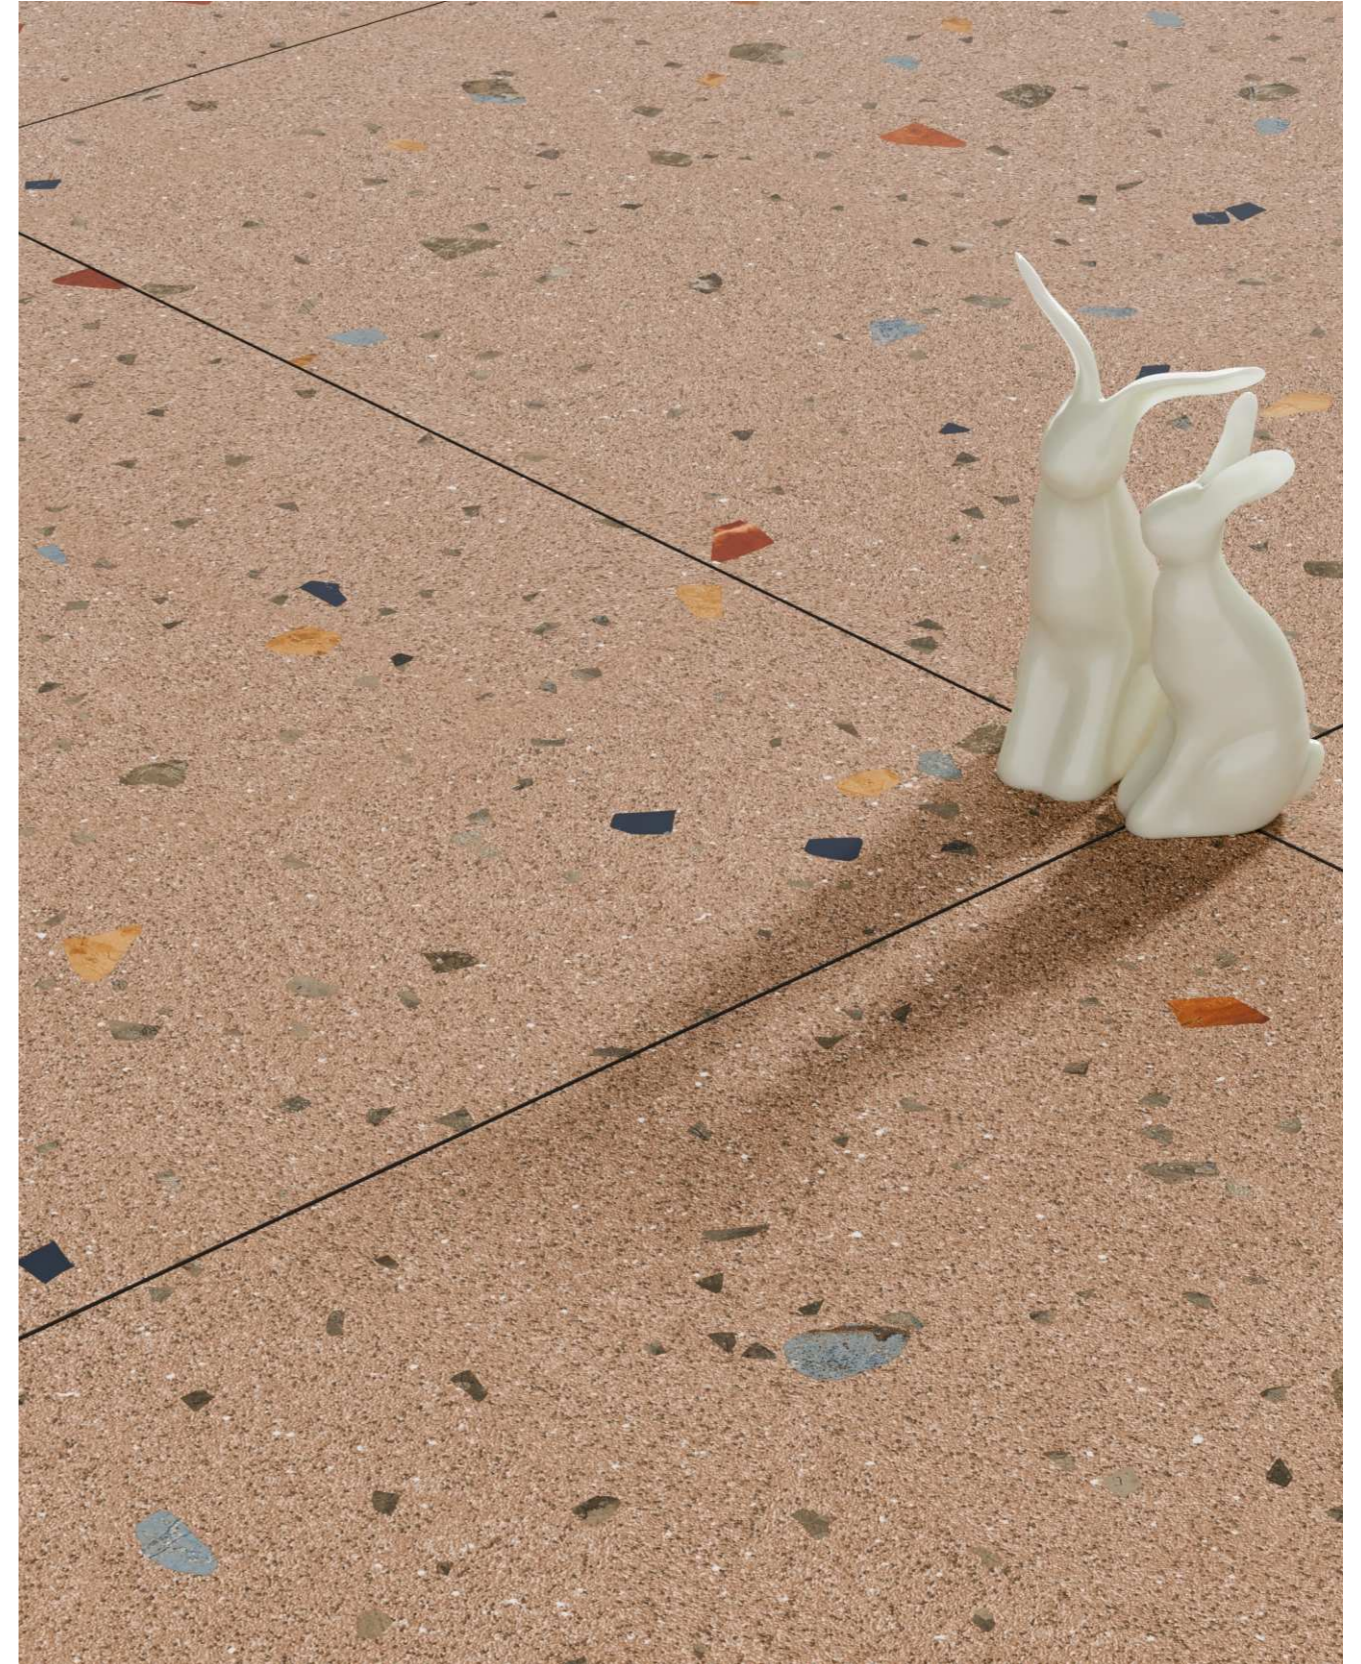

# CITRUS SPARK BROWN

Gres Porcelain Stoneware / Rectified / Antislip / Smooth Surface

**600x600mm**     **Matt Surface**

2'x2' / 24"x24"

Reduce Roughness And Soft Feel - Easy To Clean Surface  
Anti Slip Surface Rating - R10, R11 & R12  
Combines Incredible Versatility, Aesthetics And Performance,