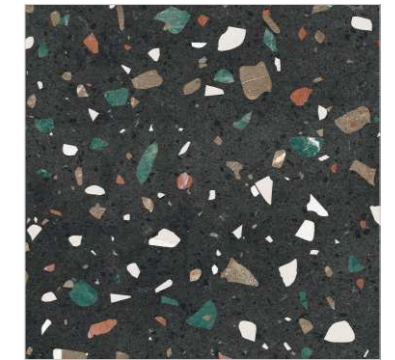

# TERRALINO

*Arctic Shimmer*

*Cinder Glow*

*Citrus Spark Blue*

*Citrus Spark Brown*

*Citrus Spark Green*

*Citrus Spark Grey*

*Coal Luxe*

*Elara Beige*

*Elara Grey*

*Glacier Green*

*Glacier Grey*

*Pearl Dust*

*Raw Stone*

*Royal Quartz*

*Sandstorm*