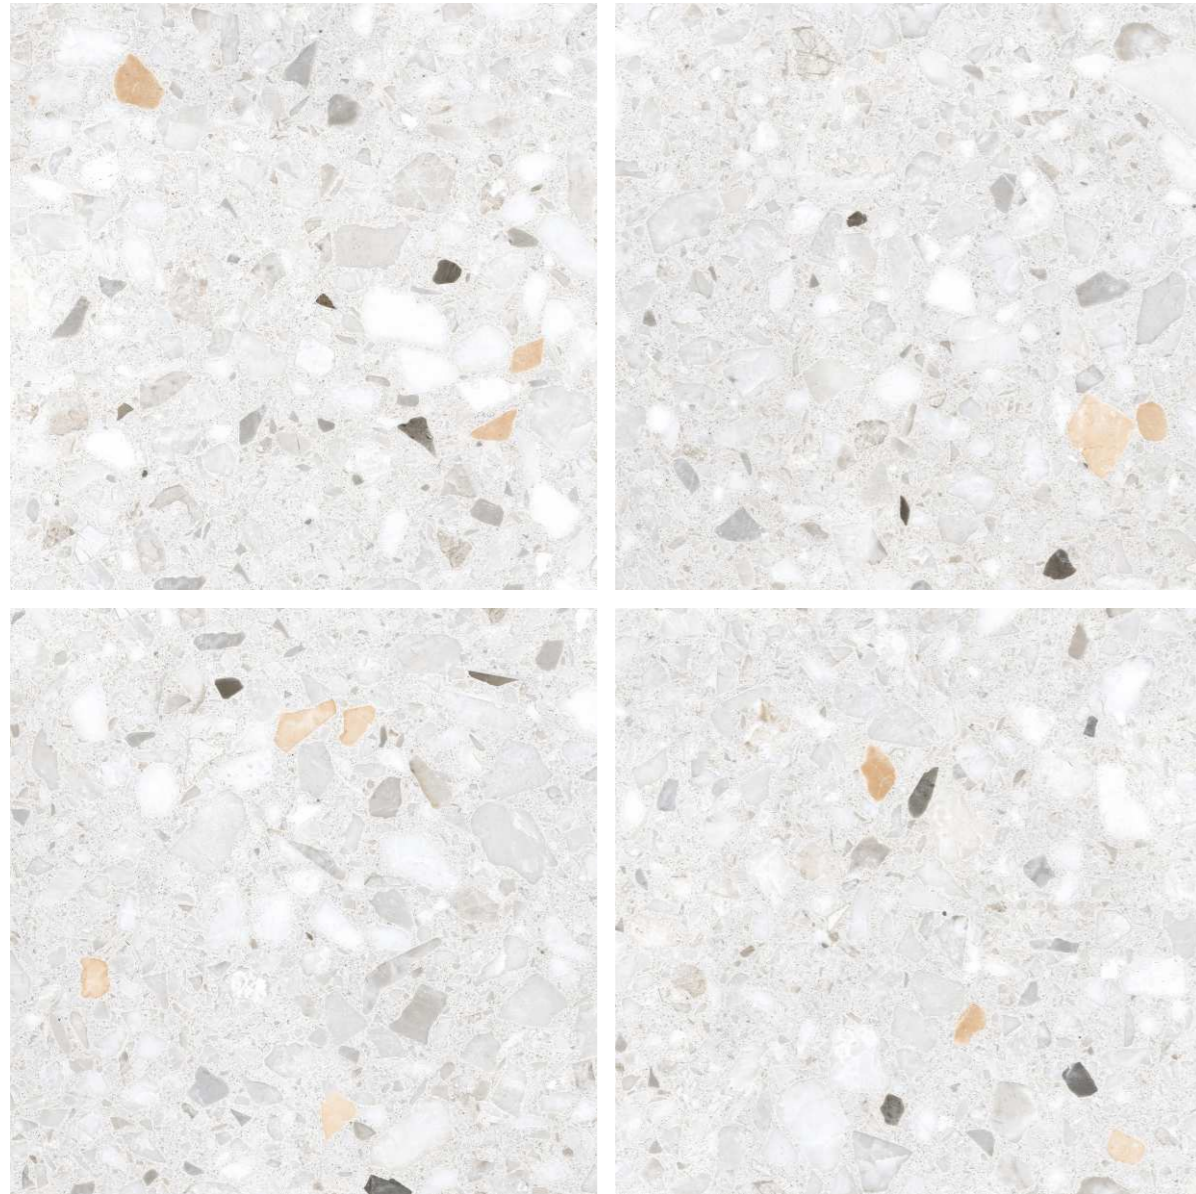

TERRALINO

ELARA GREY

Gres Porcelain Stoneware / Rectified / Antislip / Smooth Surface

600x600mm   **Matt Surface**

2'x2' / 24"x24"

Reduce Roughness And Soft Feel - Easy To Clean Surface
Anti Slip Surface Rating - R10, R11 & R12
Combines Incredible Versatility, Aesthetics And Performance,