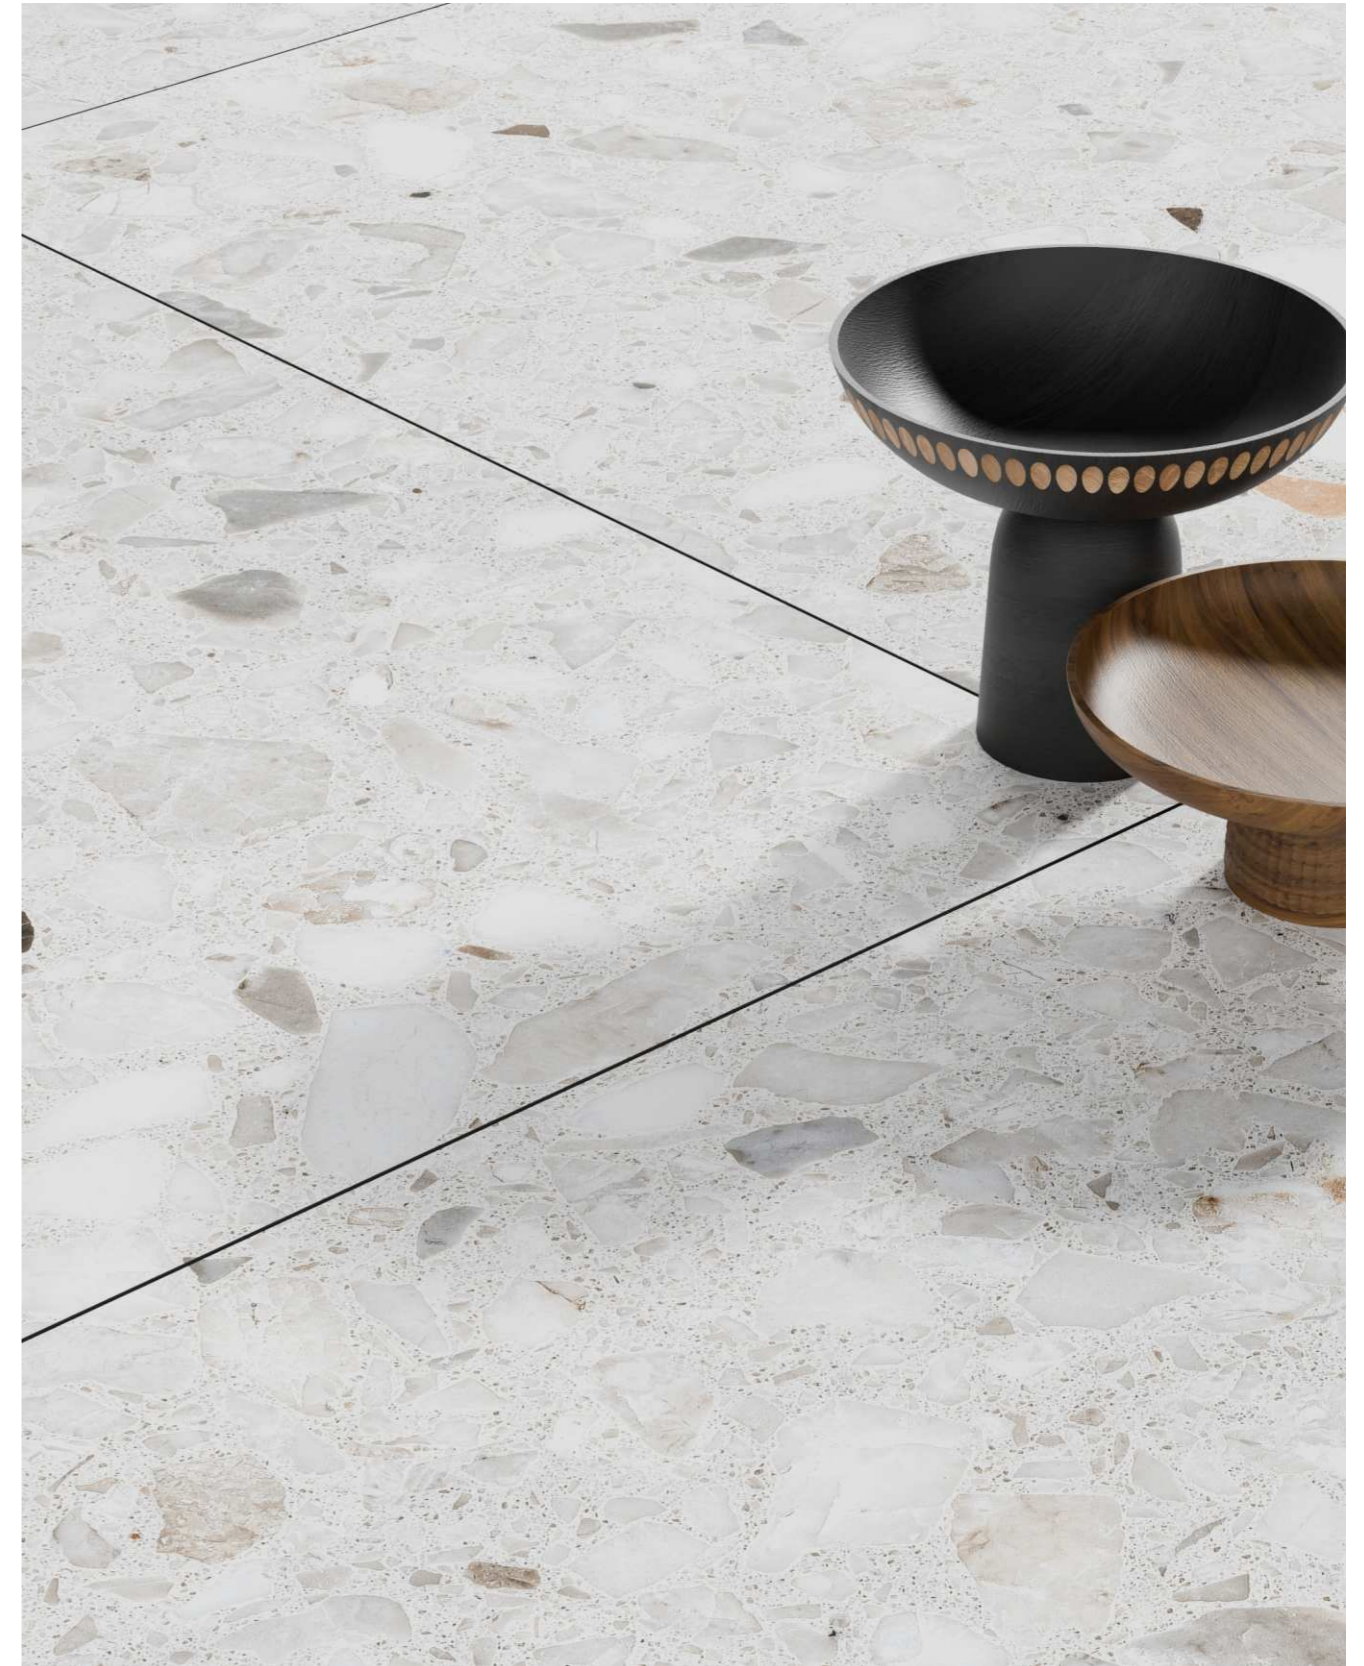

# ELARA GREY

Gres Porcelain Stoneware / Rectified / Antislip / Smooth Surface

**600x600mm**     **Matt Surface**

2'x2' / 24"x24"

Reduce Roughness And Soft Feel - Easy To Clean Surface  
Anti Slip Surface Rating - R10, R11 & R12  
Combines Incredible Versatility, Aesthetics And Performance,