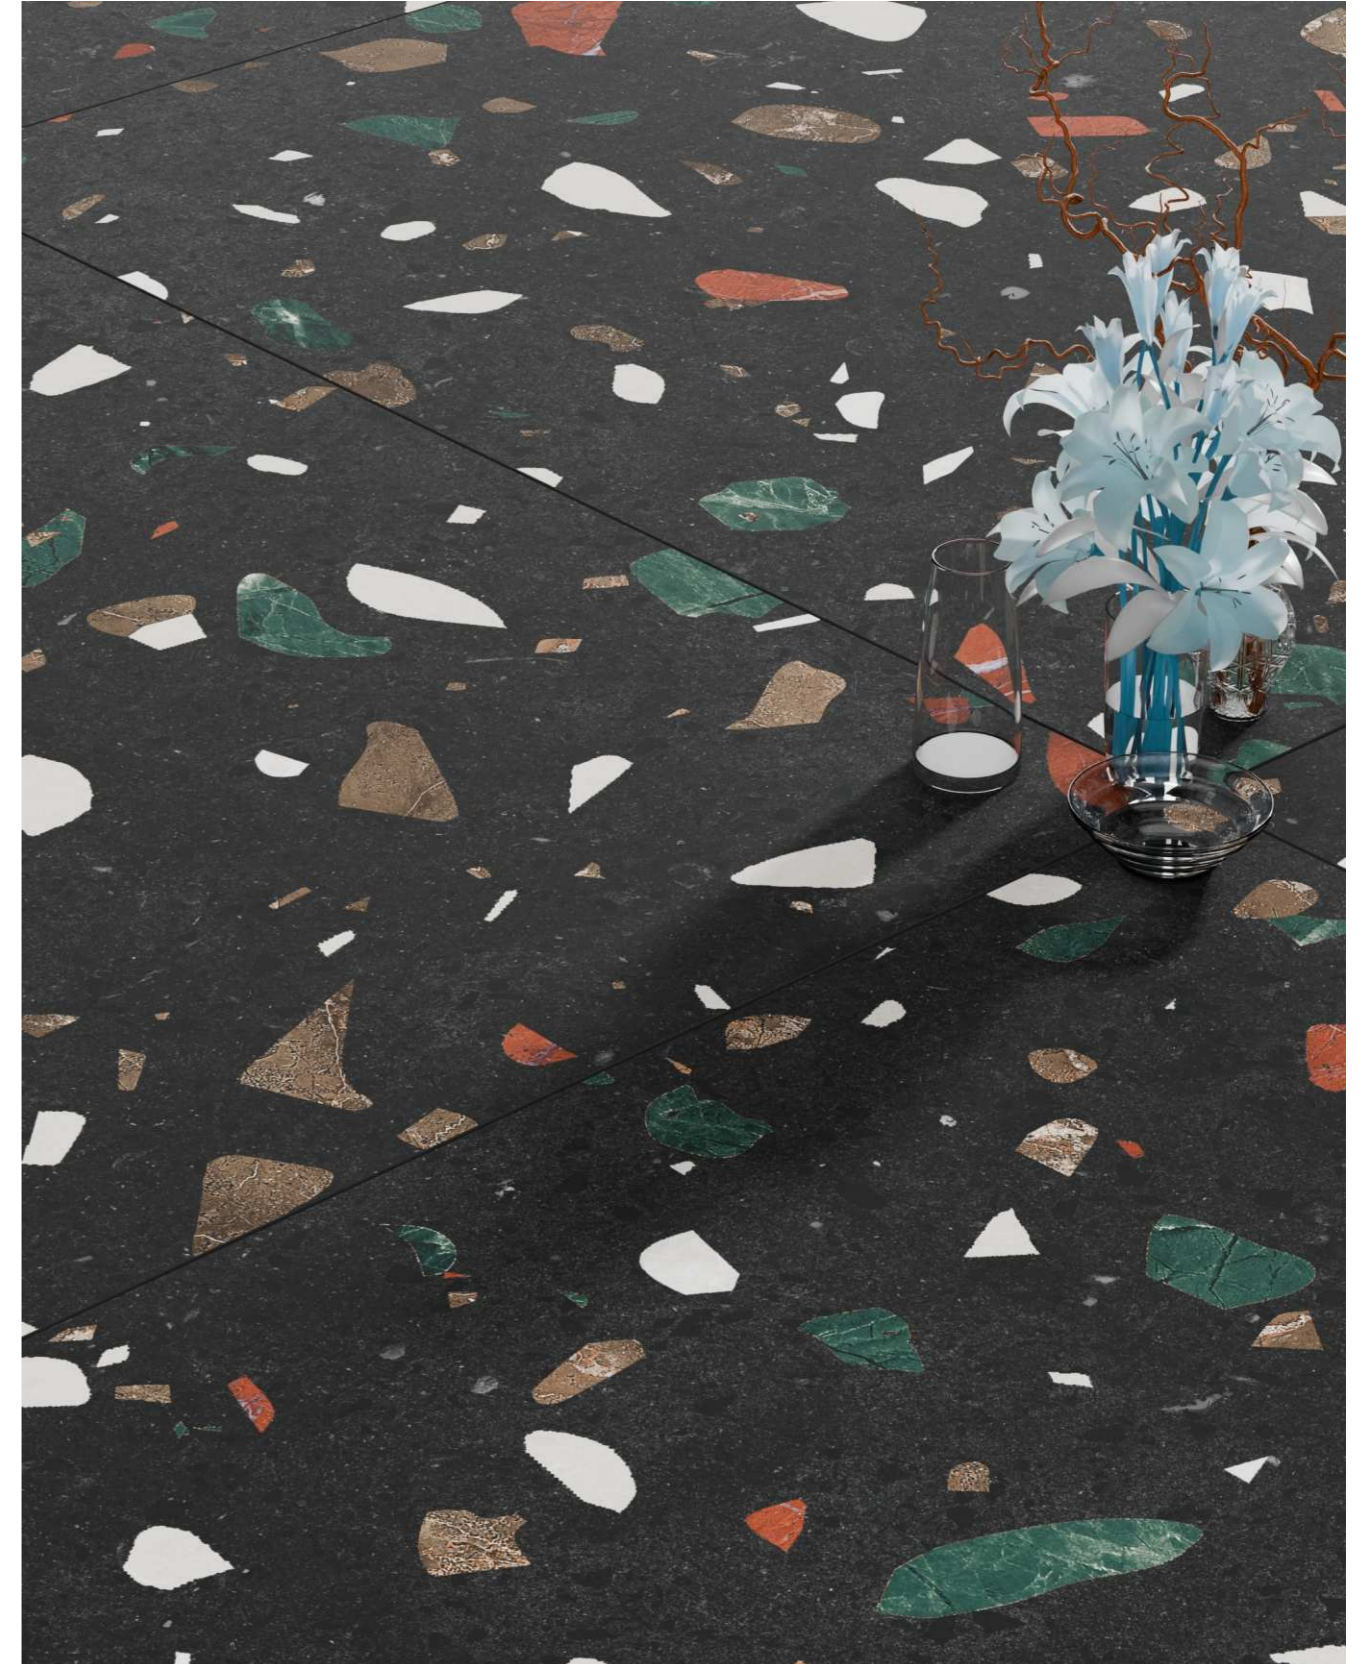

# COAL LUXE

Gres Porcelain Stoneware / Rectified / Antislip / Smooth Surface

**600x600mm**    **Matt Surface**

2'x2' / 24"x24"

Reduce Roughness And Soft Feel - Easy To Clean Surface  
Anti Slip Surface Rating - R10, R11 & R12  
Combines Incredible Versatility, Aesthetics And Performance,